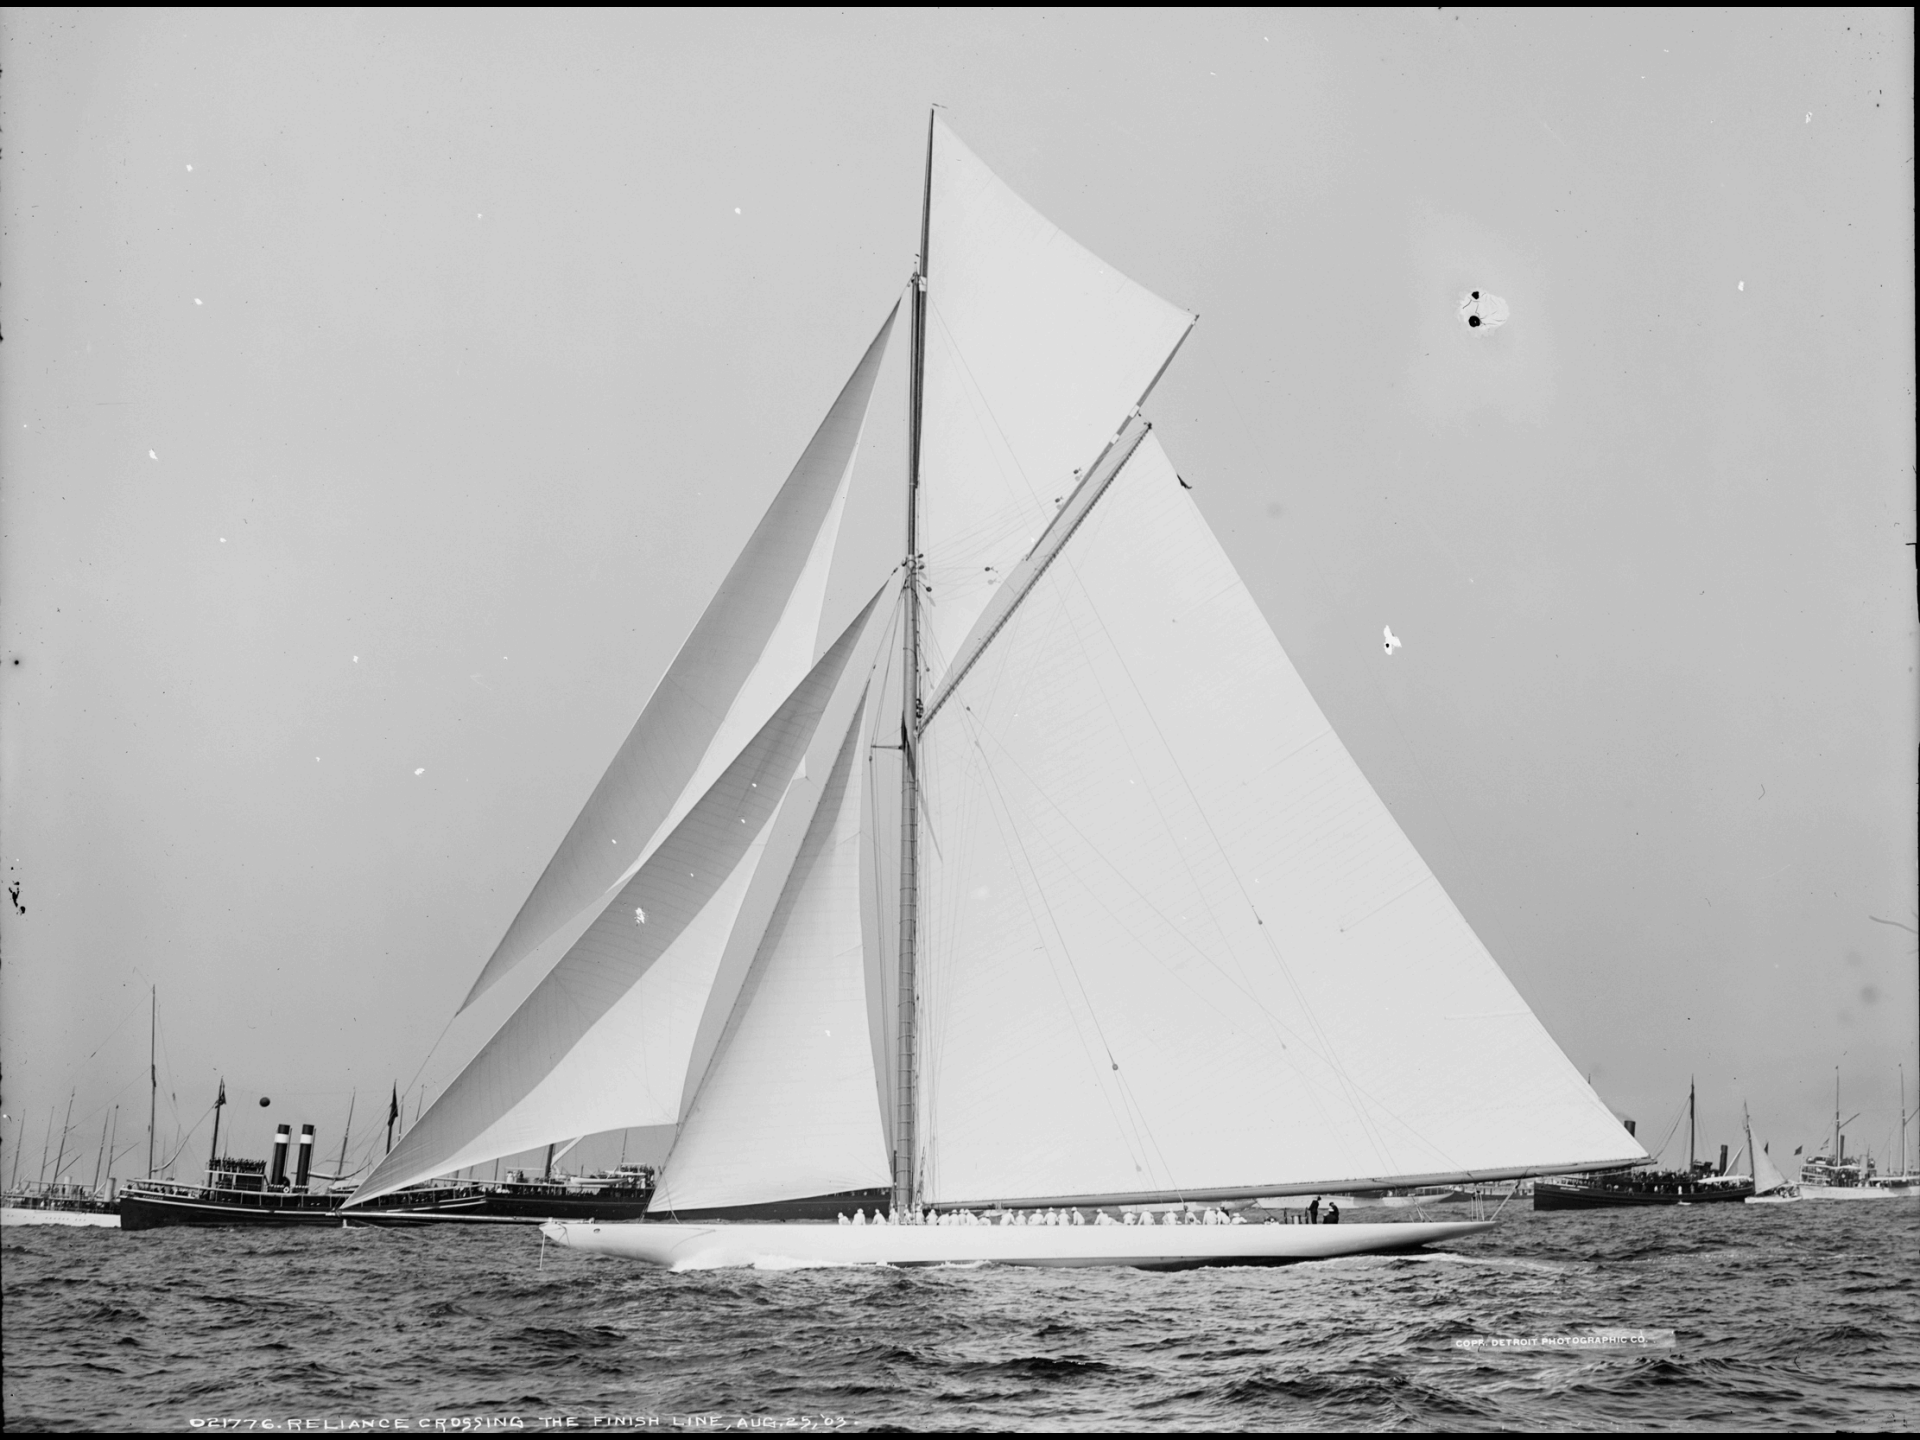

021776. RELIANCE CROSSING THE FINISH LINE, AUG. 25, 02.

© 1902 DETROIT PHOTOGRAPHIC CO.