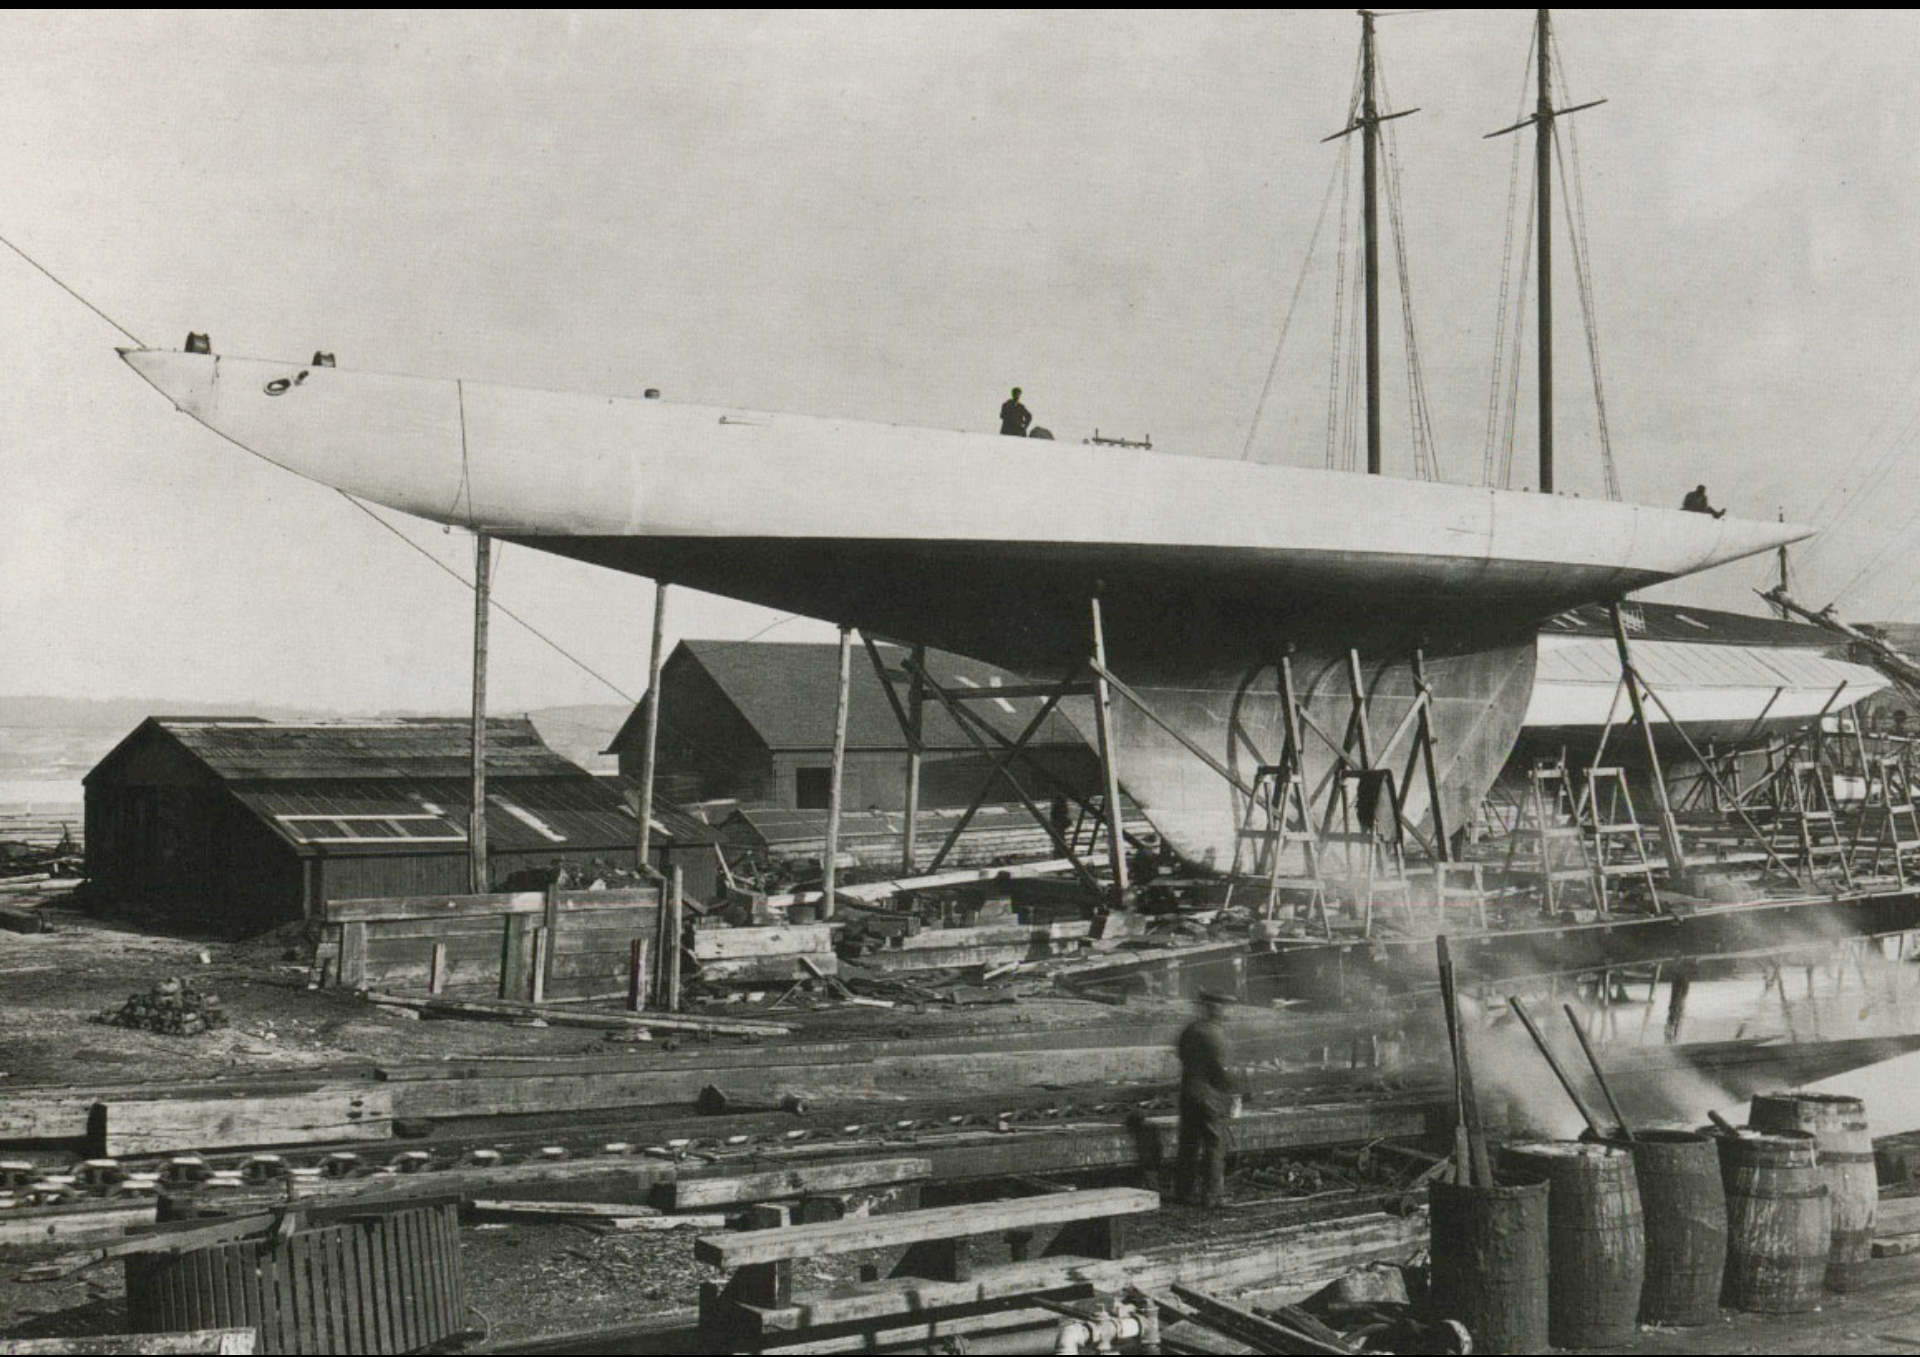

An illustration of a sailboat with a large white sail, sailing on stylized blue and white waves. Three crew members are visible on the deck; two are wearing white shirts with the number '9' on the back. The background is a light blue sky with a large, faint, dotted sun.

Herreshoff

CLASSIC

REGATTA

KIT KAT CLUB
FEBRUARY 16, 2016

HERRESHOFF MFG. Co.

Bo.

VIGILANT

750. "COLUMBIA & SHAMROCK."

COPYRIGHT 1899, BY J.S. JOHNSTON, N.Y.

021776. RELIANCE CROSSING THE FINISH LINE, AUG. 25, 02.

© 1902 DETROIT PHOTOGRAPHIC CO.

753

Resolute

H.B. Greene
©
Newport

AN BOATWORKS
ROCKPORT, MAINE

SIX RIVER MARINE
CUSTOM BUILDING
NEW CONCEPTS

An illustration of a sailboat with a large white sail, sailing on a blue sea with white-capped waves. Three crew members are visible on the deck. Two in the foreground wear white t-shirts with the number '9' on the back. The third crew member is at the helm. The background is a light blue sky with a large, faint, dotted sun.